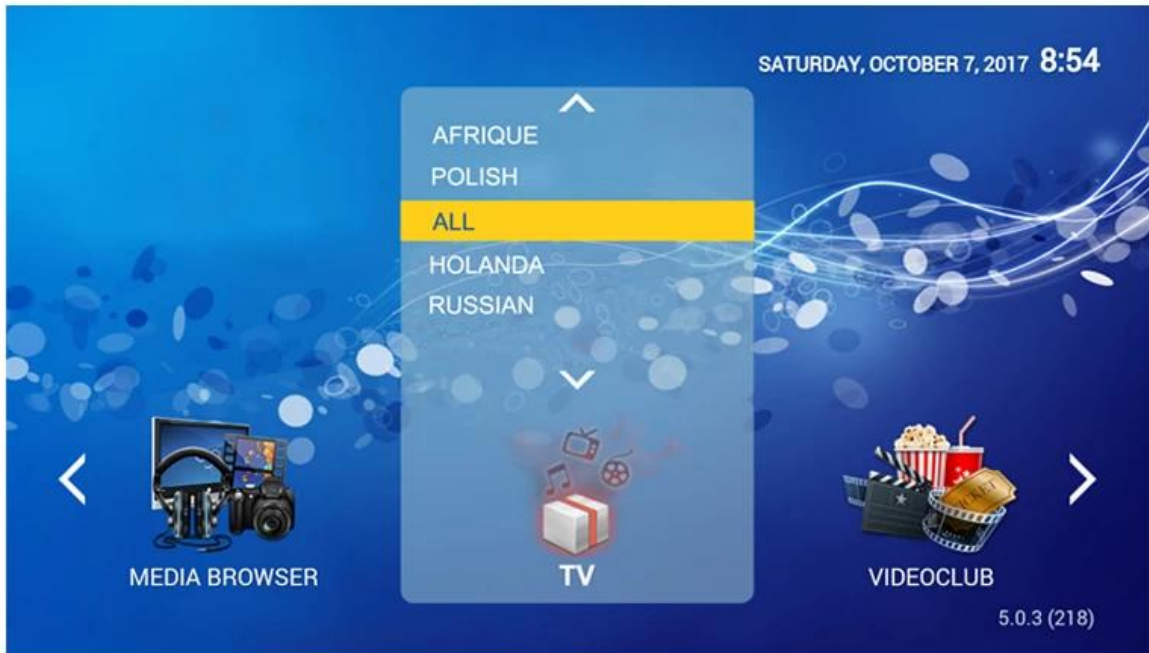

Stalker **MAG25X**

StbEmu applications can be compatible with most MAG25X stalker protocols