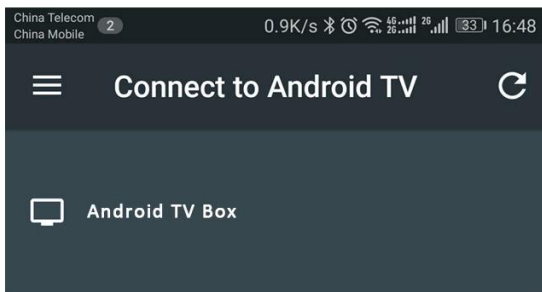

Say it to search it

TV is listening, all you have to do is ask. Speak into the voice remote control, the TV Box will search for what you want. Simply press and hold the Voice control key to activate voice function, when you see the "Try saying." on the screen, speak into the Microphone, for example
 "The latest action movies",
 "Today's weather",
 "The latest celebrity news",
 etc..
 You will get what you want.

Android TV Remote Control

1. Download and install "Android TV Remote Control" app from play store of android phone or tablet PC

2. Find and click device "Android TV Box"

3. Pairing phone or tablet PC with Android TV Box