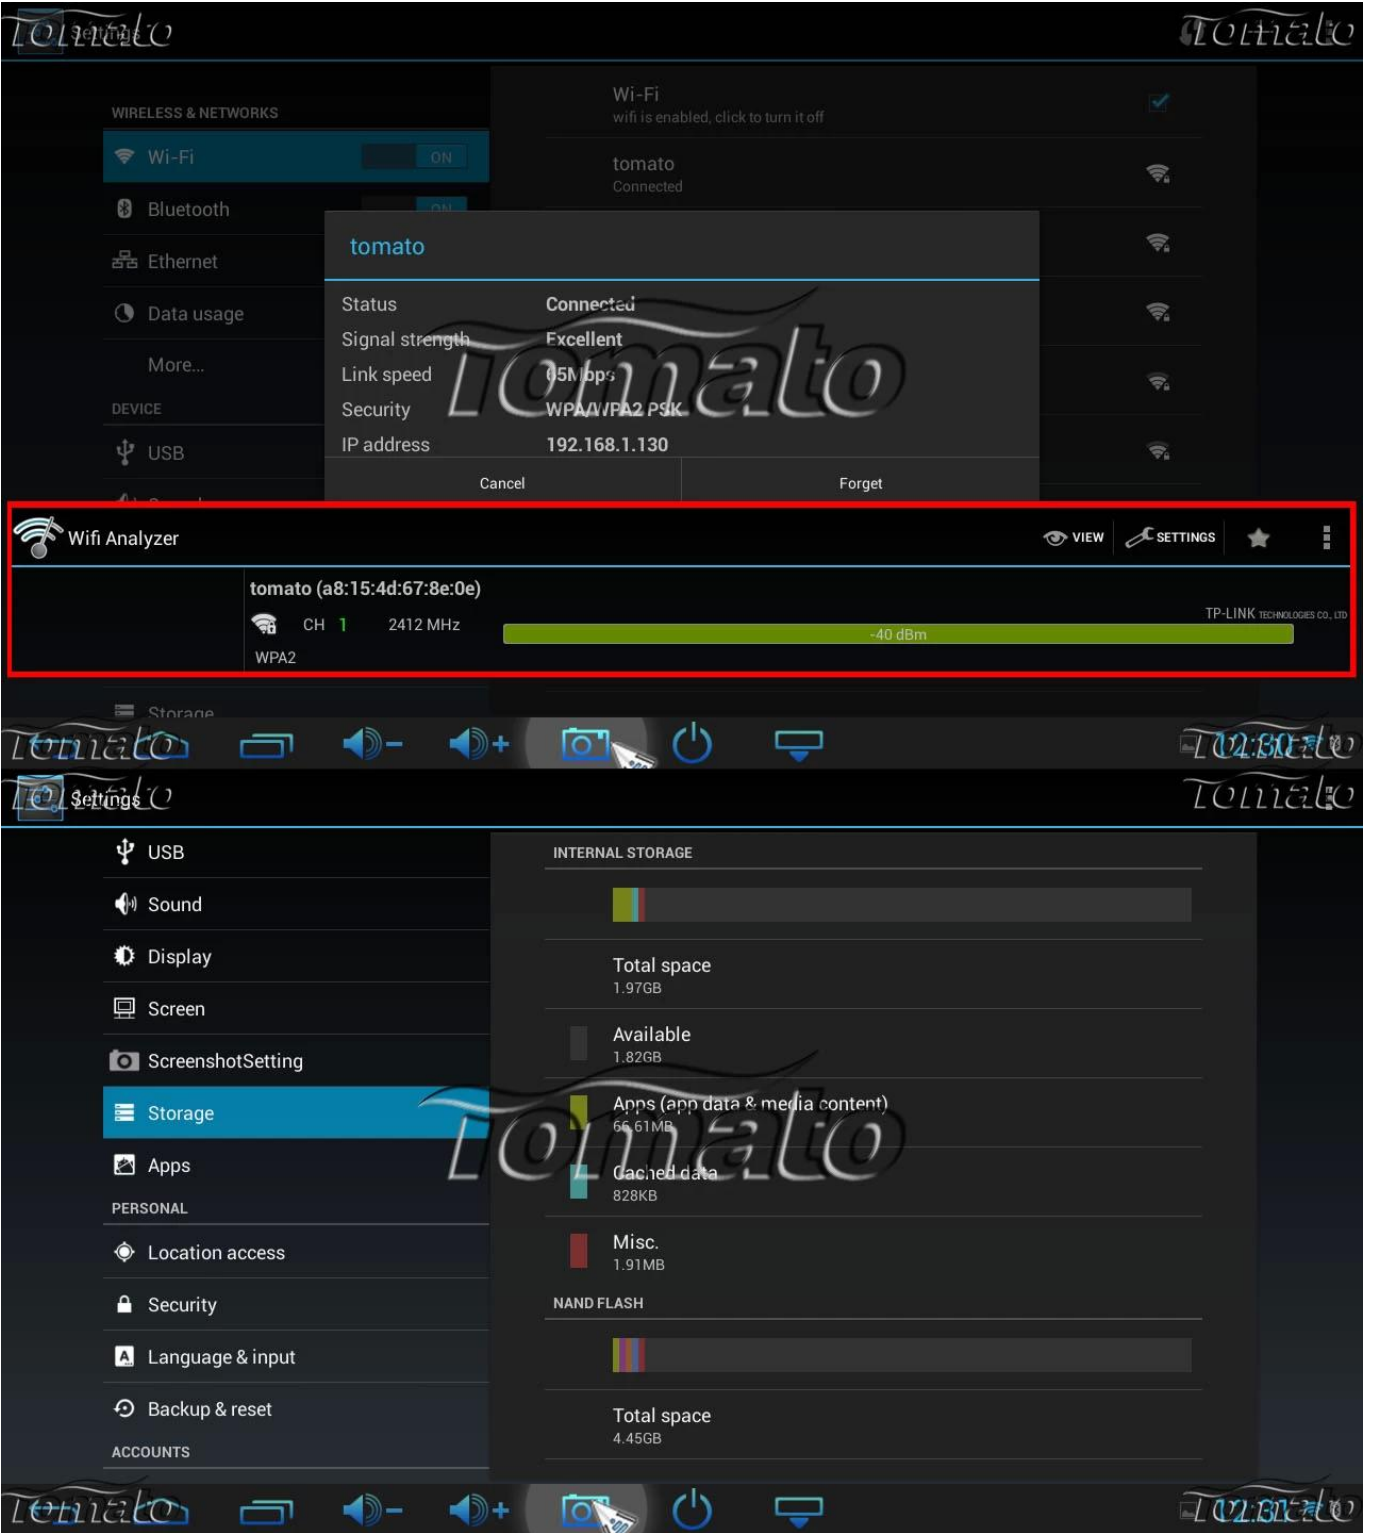

RKGGameControls

Search

Settings

Skype

Talk

Video

WifiDisplay

YouTube

Tomato

Tomato

Settings SHOW RUNNING PROCESSES

- USB
- Sound
- Display
- Screen
- ScreenshotSetting
- Storage
- Apps
- PERSONAL
- Location access
- Security
- Language & input
- Backup & reset
- ACCOUNTS

ON SD CARD	RUNNING	ALL
	<div style="display: flex; align-items: center;"> <div> <p>Settings</p> <p>1 process and 0 services</p> </div> </div>	20MB
	<div style="display: flex; align-items: center;"> <div> <p>Google Services</p> <p>1 process and 1 service</p> </div> </div>	8.9MB 3:14
	<div style="display: flex; align-items: center;"> <div> <p>System Update</p> <p>1 process and 1 service</p> </div> </div>	2.7MB 3:05
	<div style="display: flex; align-items: center;"> <div> <p>eHomeMediaCenter</p> <p>1 process and 1 service</p> </div> </div>	5.6MB 2:50
	<div style="display: flex; align-items: center;"> <div> <p>Nokia N918</p> <p>2 processes and 1 service</p> </div> </div>	8.6MB 2:45
	<div style="display: flex; align-items: center;"> <div> <p>Google Play Store</p> <p>1 process and 1 service</p> </div> </div>	6.0MB 1:47
	<div style="display: flex; align-items: center;"> <div> <p>Android keyboard (AOSP)</p> <p>1 process and 1 service</p> </div> </div>	8.1MB 2:44

369MB used RAM 1.5GB free

Settings

- Screen
- ScreenshotSetting
- Storage
- Apps
- PERSONAL
- Location access
- Security
- Language & input
- Backup & reset
- ACCOUNTS
- Add account
- SYSTEM
- Date & time