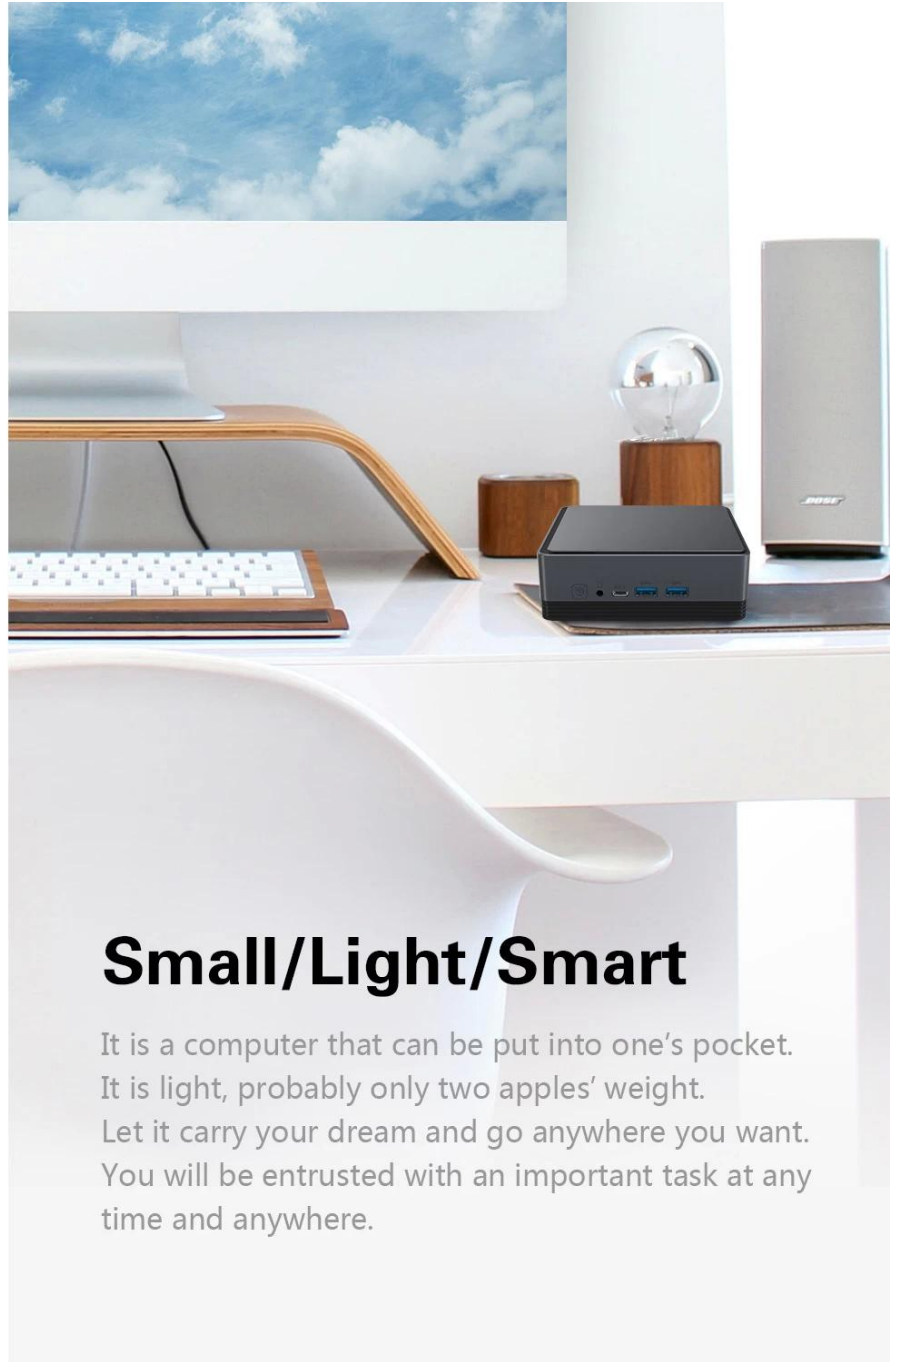

# Human-friendly Cover Design

Pressing the cover switch to open the case, it is convenient to replace the hard disk.

① Press switch

② Open the top cover and replace the hard drive

③ Replacement completed and close the lid

## Small/Light/Smart

It is a computer that can be put into one's pocket.  
It is light, probably only two apples' weight.  
Let it carry your dream and go anywhere you want.  
You will be entrusted with an important task at any  
time and anywhere.