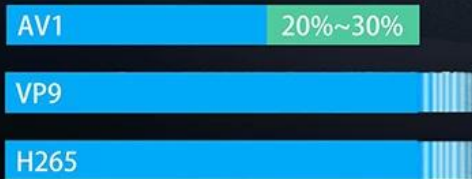

 ROM 8/16/32/64G

Android 11

Latest system, enhanced protection of user privacy

More videos for less data
AV1 is 30% better than H.265 or VP9.

4K  **HDR10+** **H.265**
HEVC

With the latest HDR10+ technology and high speed 4K processing up to 60fps playback. Bring you a lifelike viewing experience.