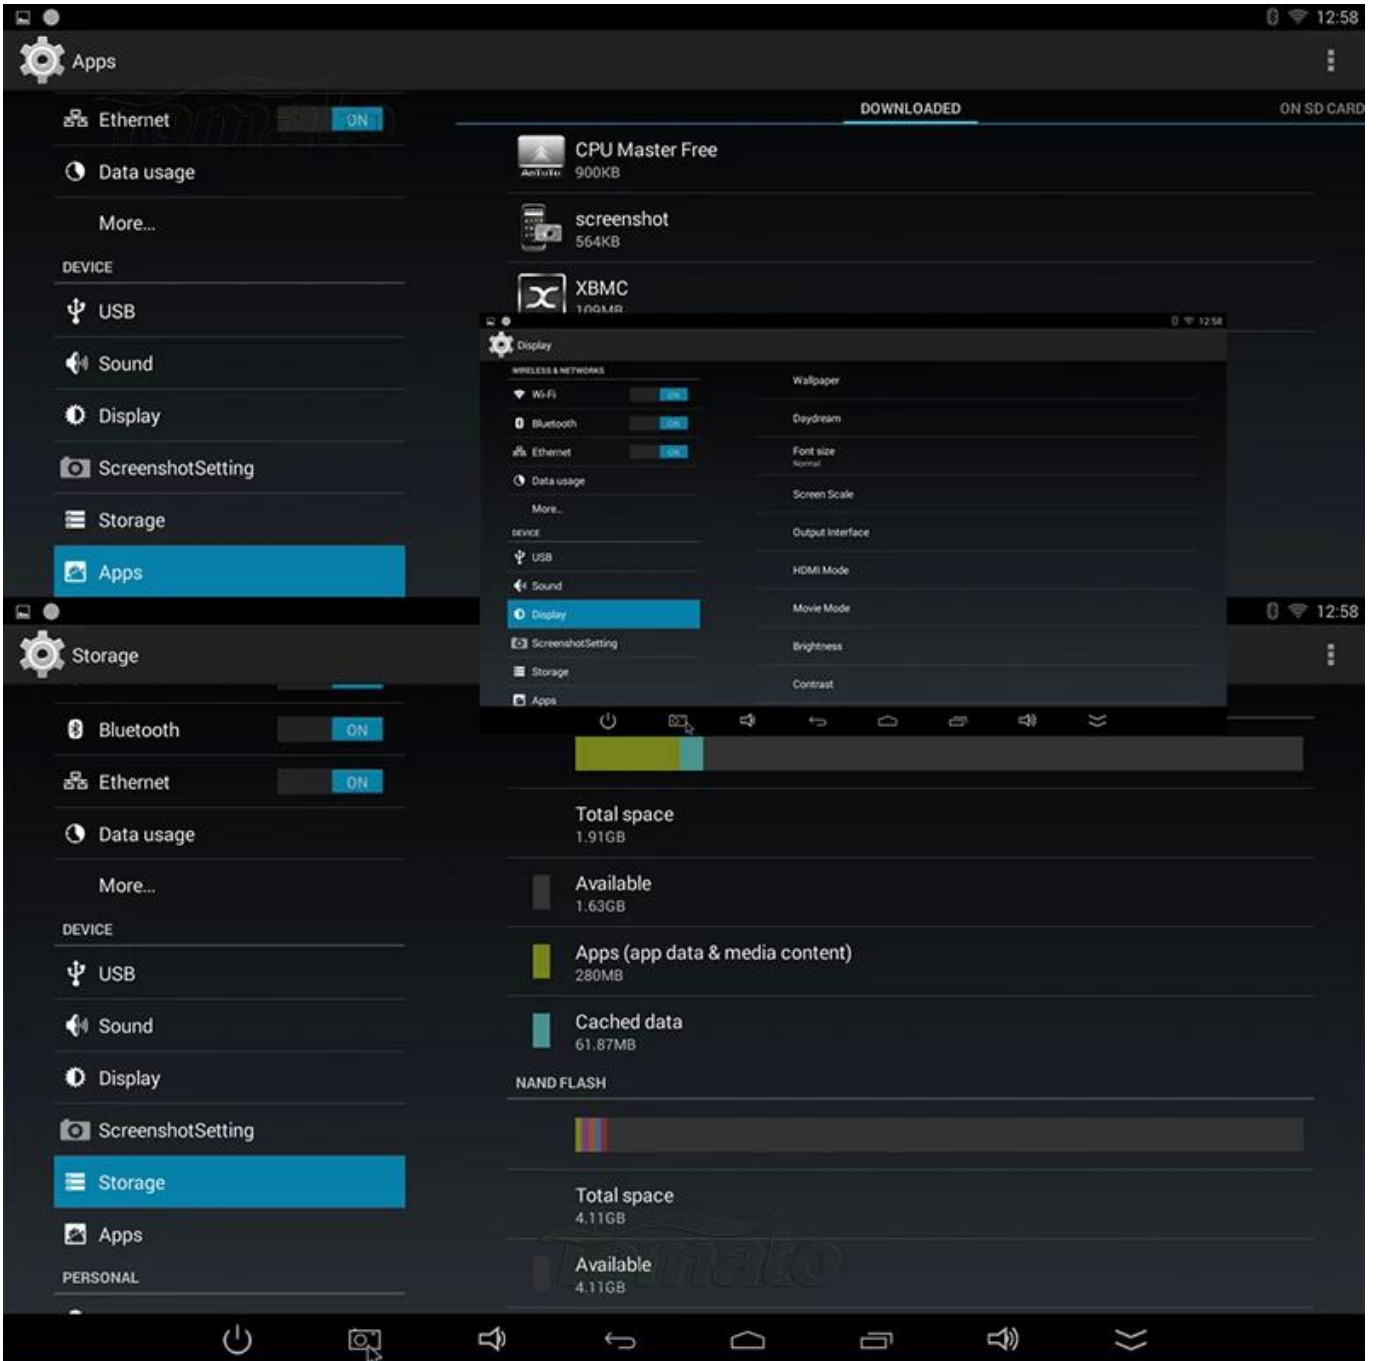

Quickoffice

RKGameContr

Search

Settings

Video

Voice Search

WifiDisplay

XBMC