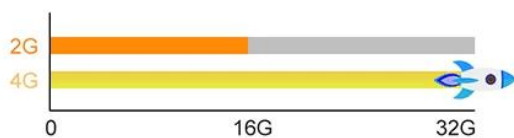

## Dual wifi design and stable performance

2.4:100Mbps

Stronger penetration & More Stable

5G:250Mbps

Faster Transmission & Load Quickly

2.4+5G:400Mbps

Built-in T2TR, more efficient and stable

# Android 9.0

application installation is more flexible

- More stable with applications
- Save 25% RAM in Spacet
- Faster & Safer responses

Download more apps

# Amlogic S905X3 Quad Core

Faster, Smarter and More Powerful

4GB DDR3	32GB eMMC	Ultra-fast running speed
		Professional image processing