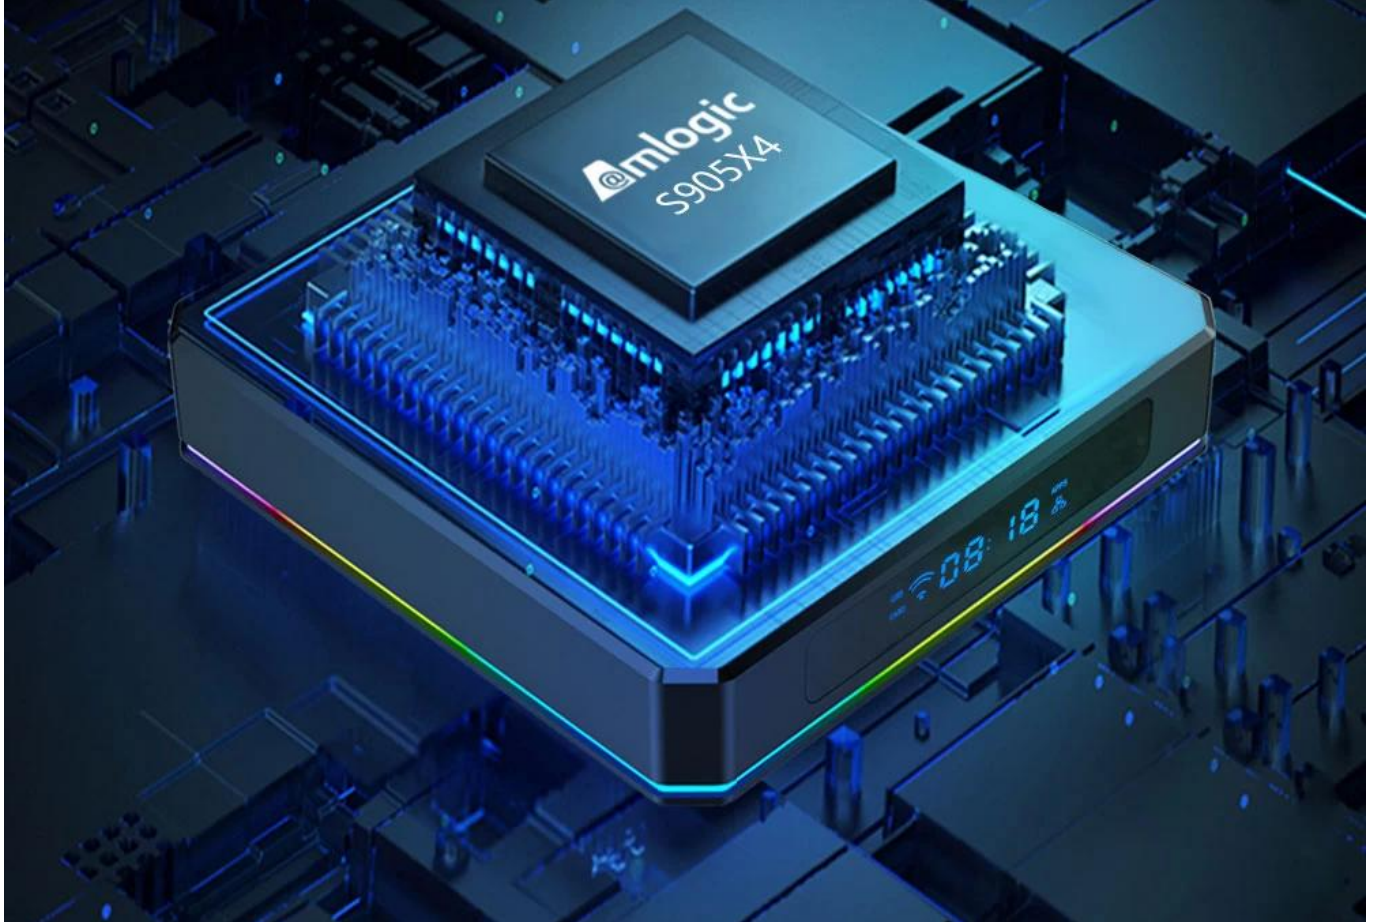

AV1

AV1 MP-10@L5.1
4Kx2K@60fps

WiFi

2.4G/5G
802.11ac

BT

4.1

Amlogic Quad-core 64 bit

The S905X4 chipset is an advanced application processor with AV1 video codec, secured 4K video codec engine and HDR image processing functions.