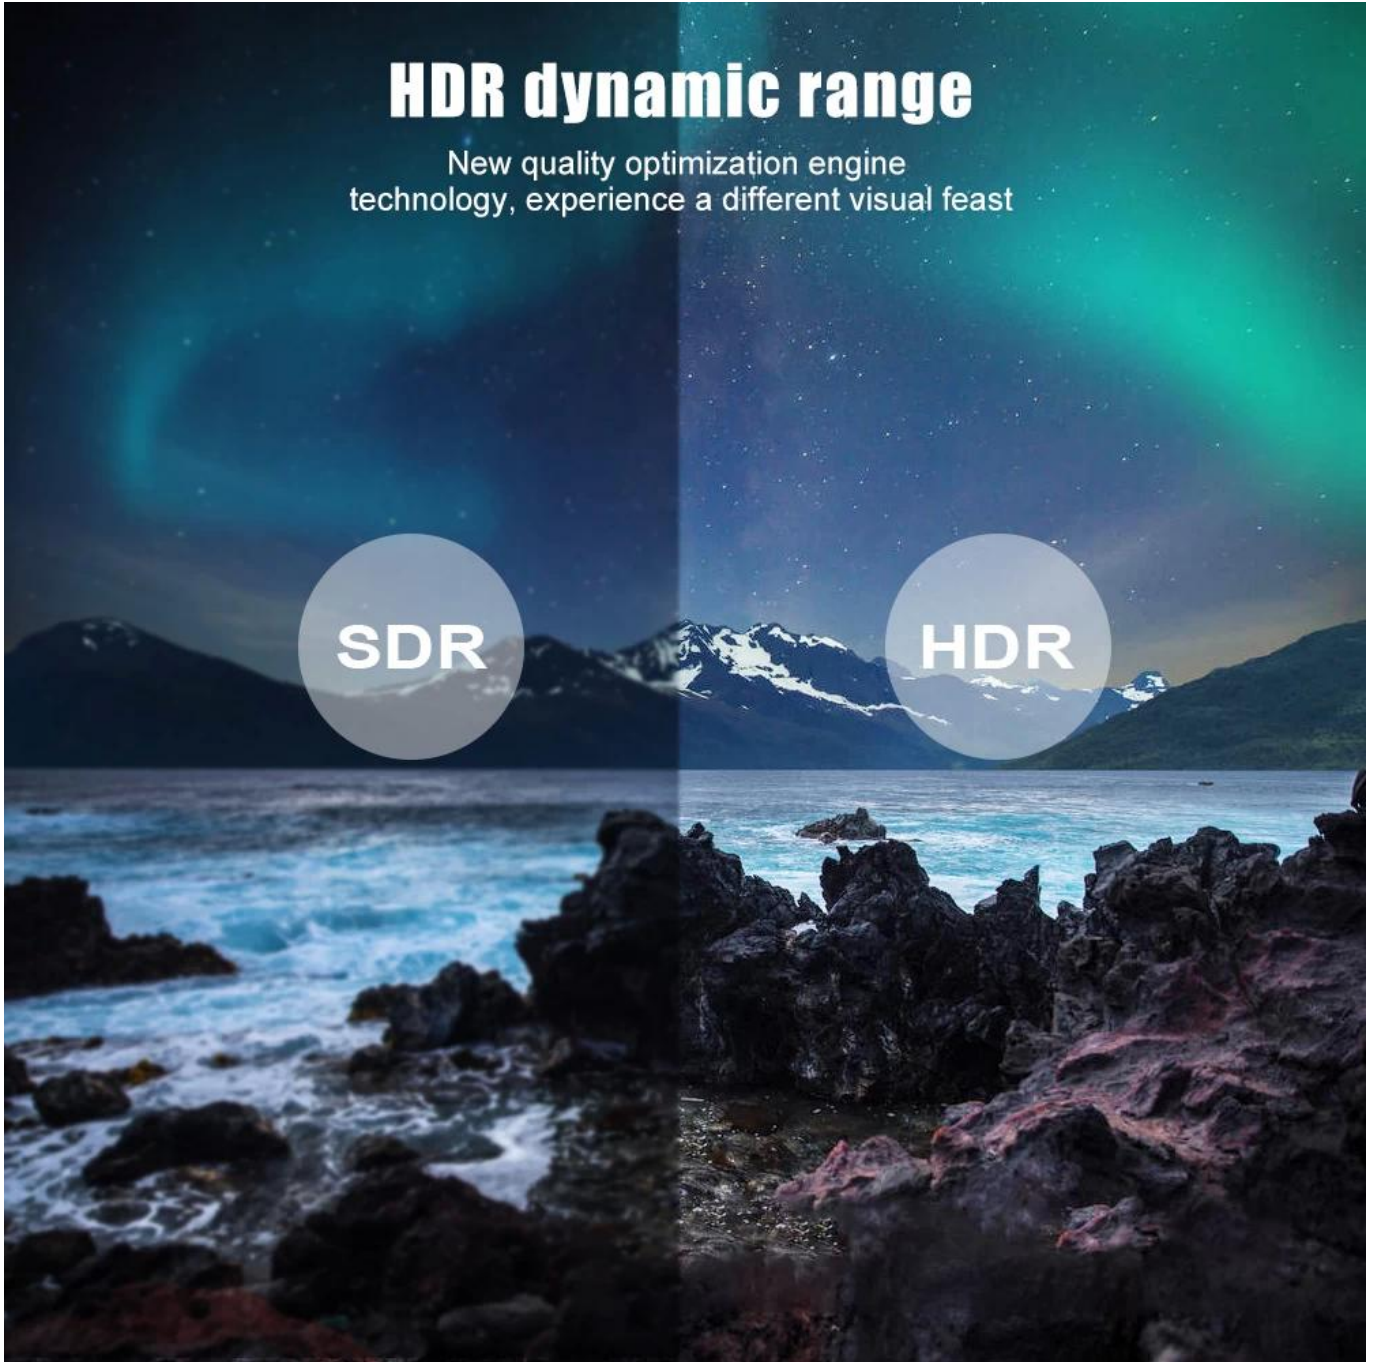

## MIMO Wi-Fi

## Dual frequency WiFi

# HDR dynamic range

New quality optimization engine  
technology, experience a different visual feast

SDR

HDR

# Extreme 6k enjoyment

Real-time image decoding- Maximum resolution up to 5760×3240

4K

« »

6K