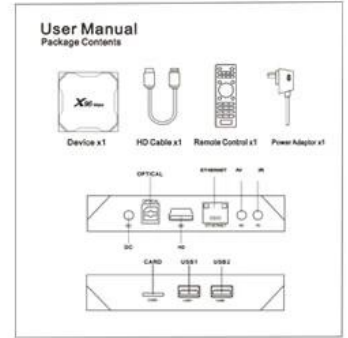

X96Max Smart Box

Eğlencenin gücünü bizimle yaşayın [Android TV Kutusu](#) Android 9.0'da çalışıyor. TV'nizi akıllı bir merkeze dönüştürerek kesintisiz yayın, oyun ve daha fazlasının kilidini açın. Bu TV kutusu, en son Android teknolojisini kullanıcı dostu özelliklerle birleştirerek sürükleyici bir izleme deneyimi sağlar. Eğlence kurulumunuzu TV Box Android 9.0'ın verimliliği ve çok yönlülüğüyle yükseltin. Şimdi sipariş verin ve akıllı eğlence dünyasında yeni düzeyde bağlantı ve rahatlığın keyfini çıkarın.