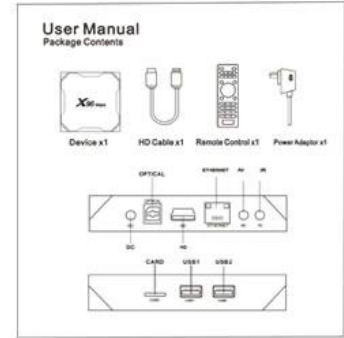

X96Max Smart Box

Bizimle eğlencenizi yükseltin [Android TV Kutusu](#) Android 8.1 özelliğine sahip. Kendinizi kesintisiz yayına, oyunlara ve daha fazlasına kaptırın. Bu TV kutusu, en son teknolojiyi kullanıcı dostu özelliklerle birleştirerek dinamik ve sürükleyici bir izleme deneyimi sunar. TV'nizi akıllı bir merkeze dönüştürün ve Android 8.1'in rahatlığının keyfini çıkarın. Eğlence kurulumunuzu şimdi yükseltin ve TV deneyiminizi Android TV Kutusu'muzla yeniden tanımlayın.