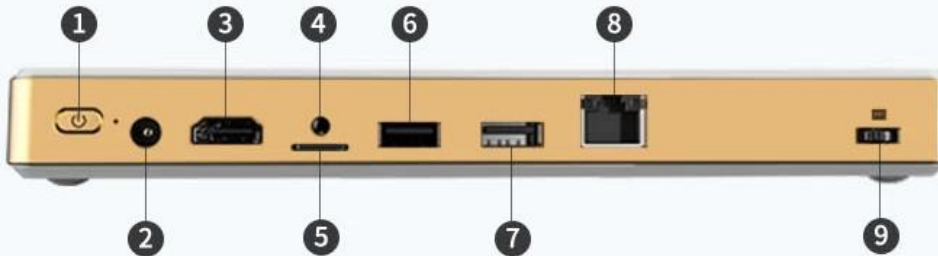

HUMANIZED INTERFACE DESIGN

Taking into account the use of as many scenarios as possible, the T1 is equipped with as many common interfaces and rare interfaces, so will not miss any wonderful movies.

- 1 On/ Off Button
- 2 Power
- 3 HDMI Output
- 4 Audio-out Interface
- 5 TF Card Slot
- 6 USB 2.0
- 7 USB 3.0
- 8 RJ45 Ethernet
- 9 Focusing Knob