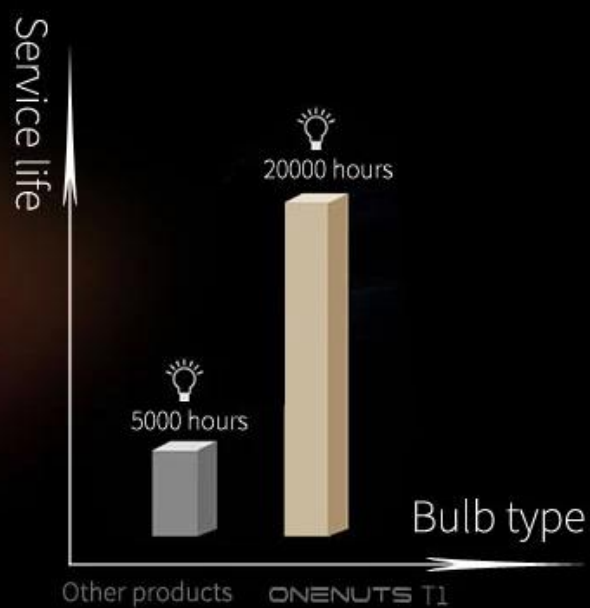

300 luminance

20000 hours service life