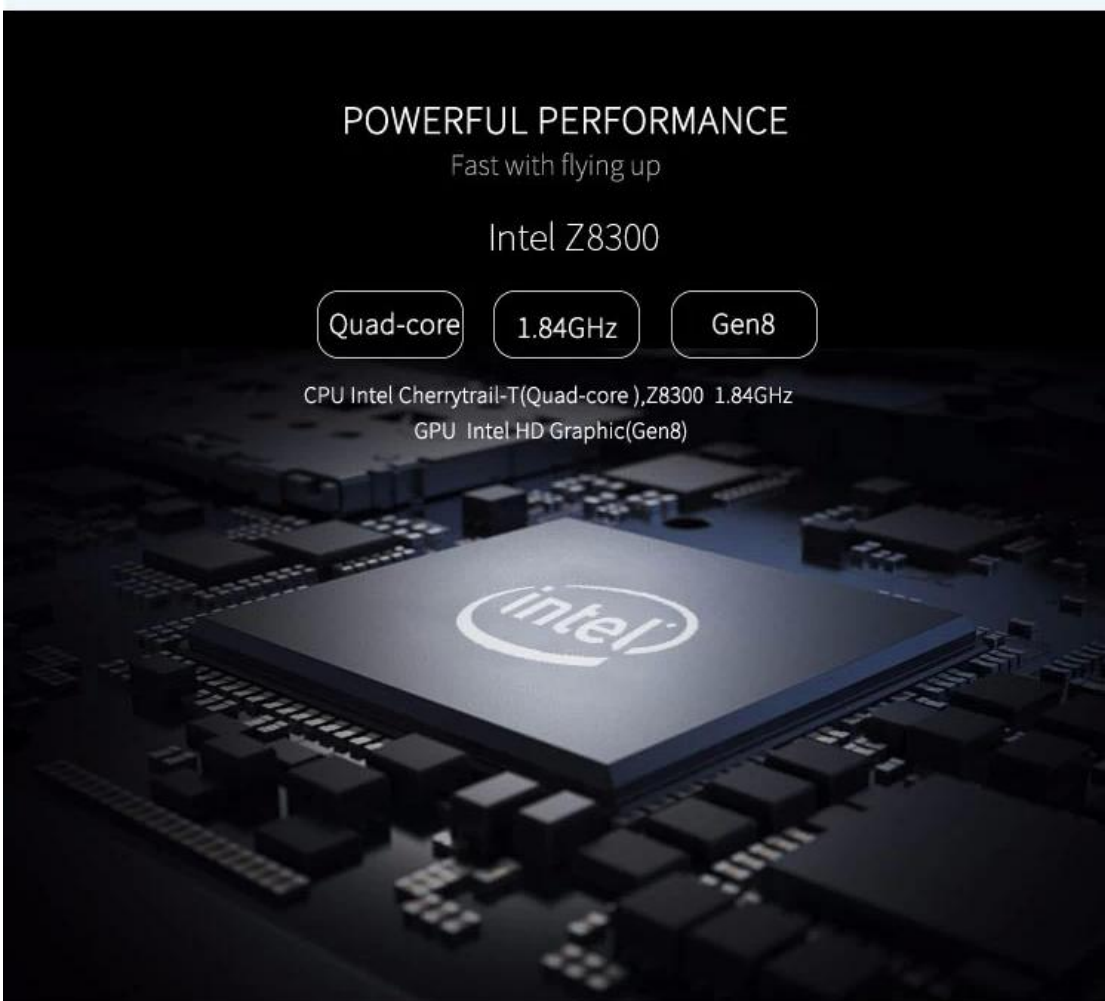

POWERFUL PERFORMANCE

Fast with flying up

Intel Z8300

Quad-core

1.84GHz

Gen8

CPU Intel Cherrytrail-T(Quad-core),Z8300 1.84GHz

GPU Intel HD Graphic(Gen8)