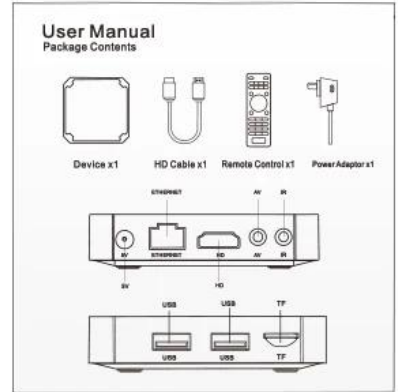

Aksesuarlar:

- Yüksek çözünürlüklü kablo *1
- Kızılötesi Uzaktan Kumanda *1
- Kullanım Kılavuzu *1
- Paket kutusu *1
- Güç adaptörü *1

Smart Box

The image shows a product presentation for a Smart Box. A black, octagonal-shaped device is displayed on a white circular pedestal. The background is a dark, textured wall with a spotlight effect. A configuration table is overlaid on the right side of the image, listing various specifications. The @mlogic logo is visible in the top left corner.

@mlogic Inside

Configuration table

@mlogic S905W	Android 7.1.2	CPU 4 Core 64bit
ARM Cortex A53	GPU 5 Core Mali-450	LAN 100M
H.265 HEVC	VP9 HDR10	WiFi 2.4G
4K		eMMC

Smart Box

So small, but Powerful...

Smart Box

Smart Box

**Remote Control,
Any where,
Any angle.**

The box can paste into the wall or TV and others

- 1. Magic tape**
- 2. Pothook designed**
- 3. Dual IR desined. Remote control easy.**

Smart Box

can paste on the wall