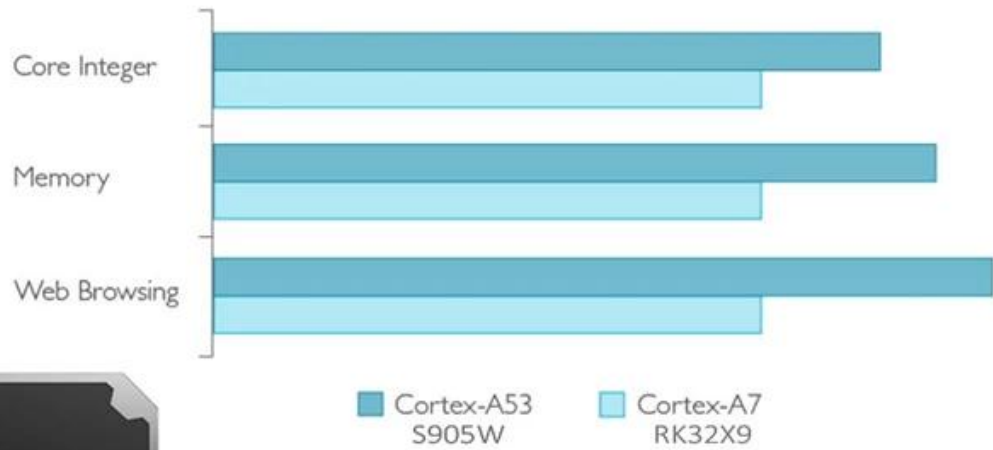

S905W Smart Box

S905W mini Smart Box

S905W using Cortex A53, Mali 450 GPU
The performance to cost ratio superelevation.

Cortex-A53 Performance Relative to Cortex-A7

S905W mini Smart Box

A HIGHER BIT-DEPTH AND WIDER COLOR GAMUT

8-bit only has 256 steps per channel, whereas 10-bit increases that to 1024 steps per channel. You can get better compression efficiency (i.e. better quality at same bitrates) with 10-Bit.

10 bit(2^{10})Color/Finer shades of Coors, Smoother color transitions from light to dark