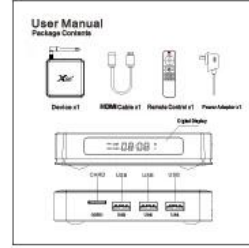

User Manual*1