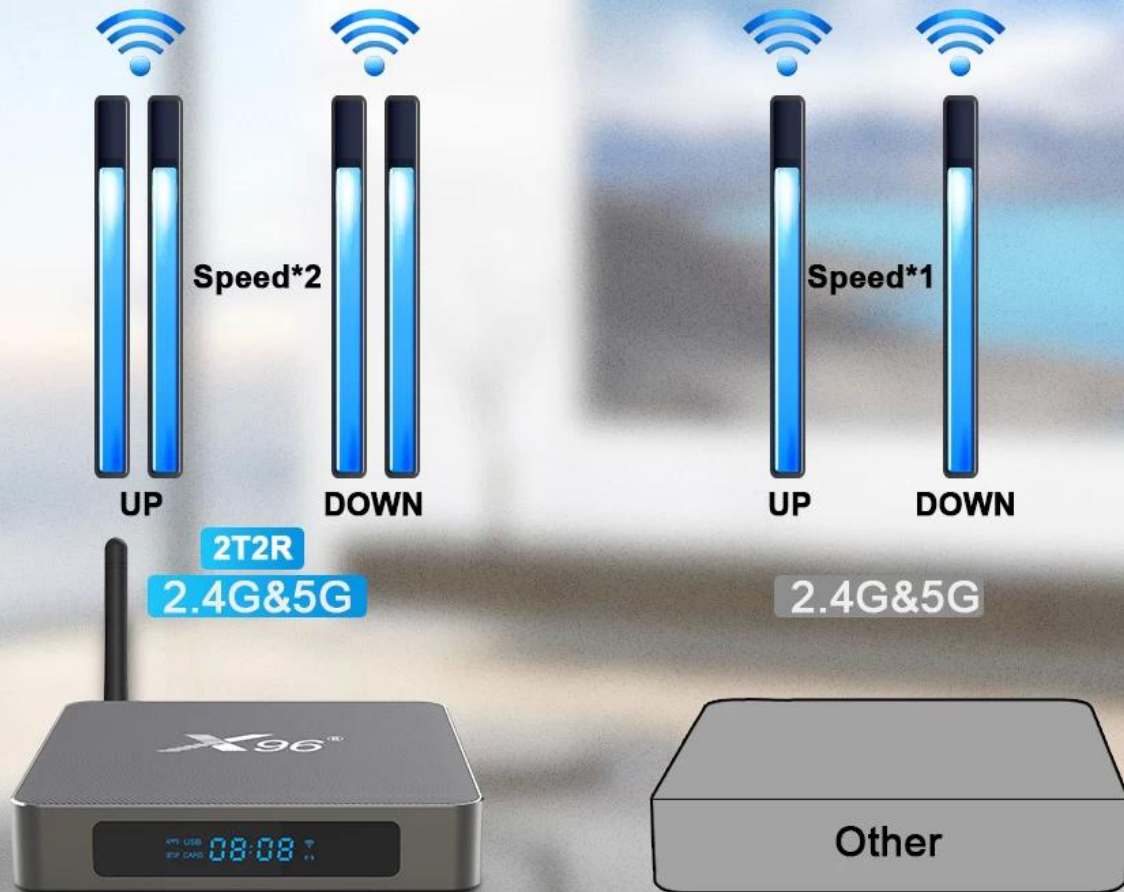

Music

Image

Live

3D DISPLAY

Cool and smooth graphics to meet your needs
for entertaining games

NPU
0.8T

Powerful NPU performance
supporting rich AI applications

External Antenna

Let's you experience no-blocking wifi Signal.

WiFi 2T2R 2.4G&5G&802.11ac

Two Transmit Two Receive ,Two Antennas Synchronous
Transmission Fast transfer speed

Aluminum-alloy Shell

Super heat dissipation keeps box cool

Family Fun Sharing

Leisure and entertainment

Working meeting

Product Specification

Size: 106*106*22MM

Package Contents

Power Supply*1

HD data cable*1