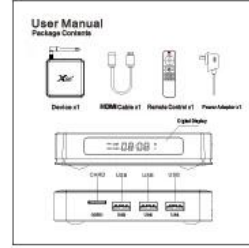

Family Fun Sharing

Leisure and entertainment

Working meeting

Product Specification

Size: 106*106*22MM

Package Contents

Power Supply*1

HD data cable*1