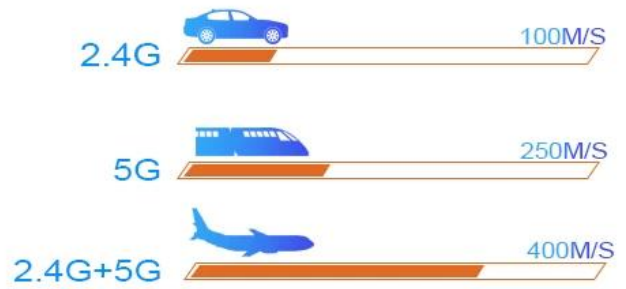

Android 9.0

6K video decoder

64-bit quad-core ARM
Cortex A53 CPU Support
multi-video decoder up to
6Kx4K@30fps

New upgraded built-in WiFi

WiFi IEEE 802.11 a/b/g/n/ac
Support dual-band wifi

MIMO Wi-Fi

Dual frequency WiFi

HDR dynamic range

New quality optimization engine
technology, experience a different visual feast

SDR

HDR

Extreme 6k enjoyment

Real-time image decoding- Maximum resolution up to 5760×3240

4K « » 6K

Package Contents