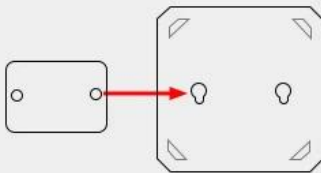

# Suitable for various TVs

With AV interface & HDMI interface , support a variety of LCD TVs and old TVs.

LCD TV

OTT TV BOX

Old TV

Hang the wall mount on the back of the device

Paste the device on the wall or the back of the TV

# Rich interface, simple connection

Small interface, big effect, can meet various entertainment needs.

- ① DC: Power line interface      ② ETHERNET: Network cable interface      ③ HDMI: HDMI cable interface  
④ AV: Plug in the AV cable and connect the old TV      ⑤ IR: IR cable interface  
⑥ USB: USB interface      ⑦ USB: USB interface      ⑧ CARD: Card slot