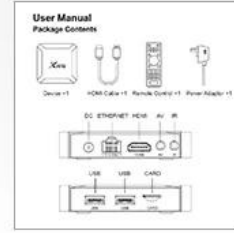

# Rich interface, simple connection

Small interface, big effect, can meet various entertainment needs.

- ① DC: Power line interface      ② ETHERNET: Network cable interface      ③ HDMI: HDMI cable interface  
④ AV: Plug in the AV cable and connect the old TV      ⑤ IR: IR cable interface  
⑥ USB: USB interface      ⑦ USB: USB interface      ⑧ CARD: Card slot

# Package Contents

Device

Remote Control  
(Battery not Included)

Power Supply

Wall Hanging

HD data cable

IR cable

User Manual