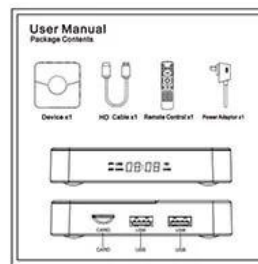

# Interface & Dimension

# Package Contents

Power Adapter\*1

HD Cable\*1

User Manual\*1

Remote Control\*1