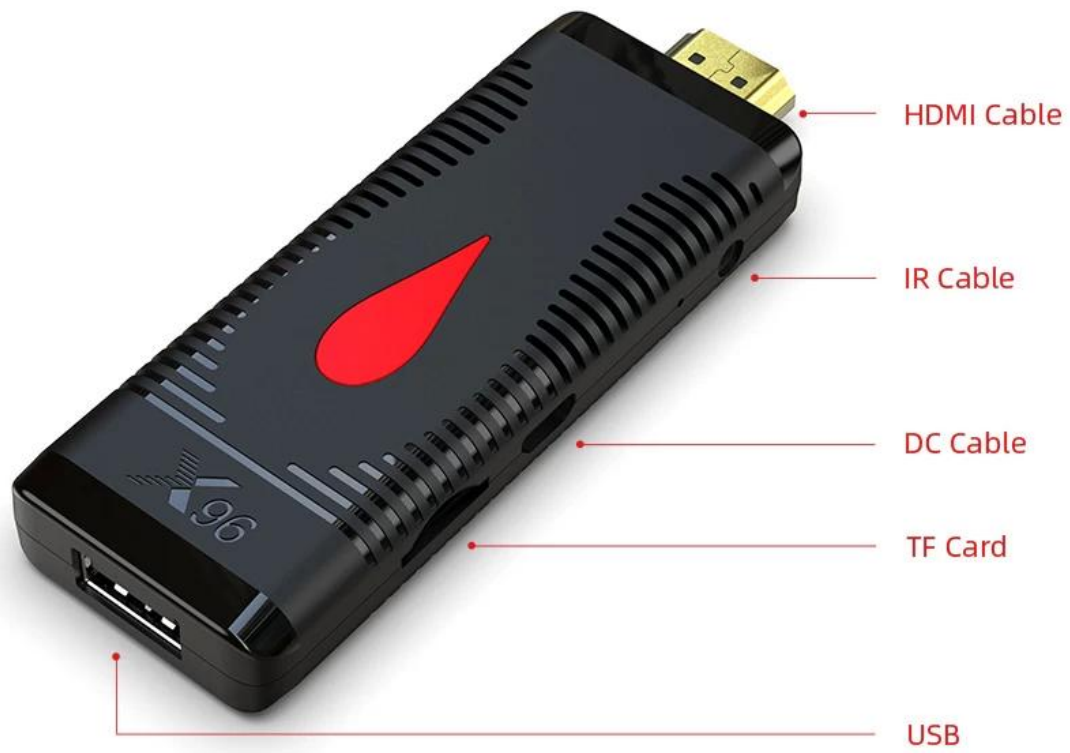

Mini TV Stick Android 10

Allwinner H313 Quad Core

- Android 10
- 4K 60fps
- Cortex A53
- Mali G31

Allwinner H313

CPU

Quad-core
Cortex™-A53

GPU

G31
OpenGL ES 3.2/2.0/1.0,
Vulkan 1.1, OpenCL 2.0

Video

H.265
decoder up to
4K@60fps

Display

HDMI 2.1 up to
4K@60fps

Memory

32-bit
LPDDR3+EMMC

Convection cooling system

Continuous output, efficient heat conduction

With 3D denoising

SDR HDR

4K

H.265

VP9

Support HDR

HDR offers a deeper , more life-like display, which boosts 4K and gives you even greater color and contrast.

2020 NEWEST ANDROID 10.0