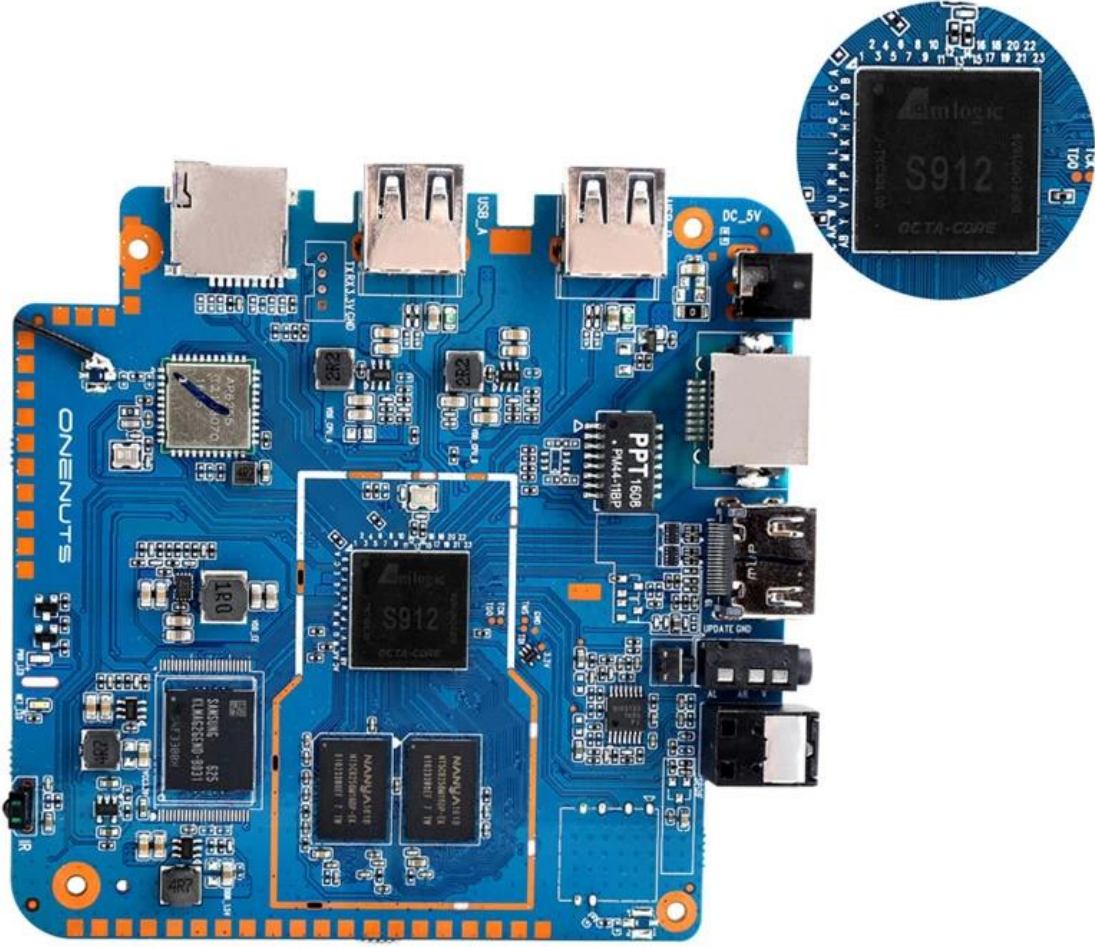

Motherboard Show

Toptan satıştaki en iyi Android TV Kutumuz izleme deneyiminizi yeniden tanımlamak için tasarlanmıştır:

1. **Android 6.0 Hatmi:** Gelişmiş performans ve gelişmiş güvenlik de dahil olmak üzere Android 6.0 işletim sisteminin sunduğu en yeni özelliklerin ve optimizasyonların keyfini çıkarın.
2. **Güçlü Donanım:** Yüksek performanslı işlemciler ve geniş RAM dahil olmak üzere gelişmiş donanım bileşenleriyle donatılmış Android TV Kutumuz, tüm akış ihtiyaçlarınız için sorunsuz ve duyarlı çalışma sağlar.
3. **4K Ultra HD Desteği:** Favori içeriğinize hayat veren net ve canlı görseller sunan 4K Ultra HD çözünürlük desteğiyle nefes kesen görüntü kalitesini deneyimleyin.
4. **Geniş Uyumluluk:** Google Play Store'daki çeşitli akış hizmetlerini, uygulamaları ve oyunları