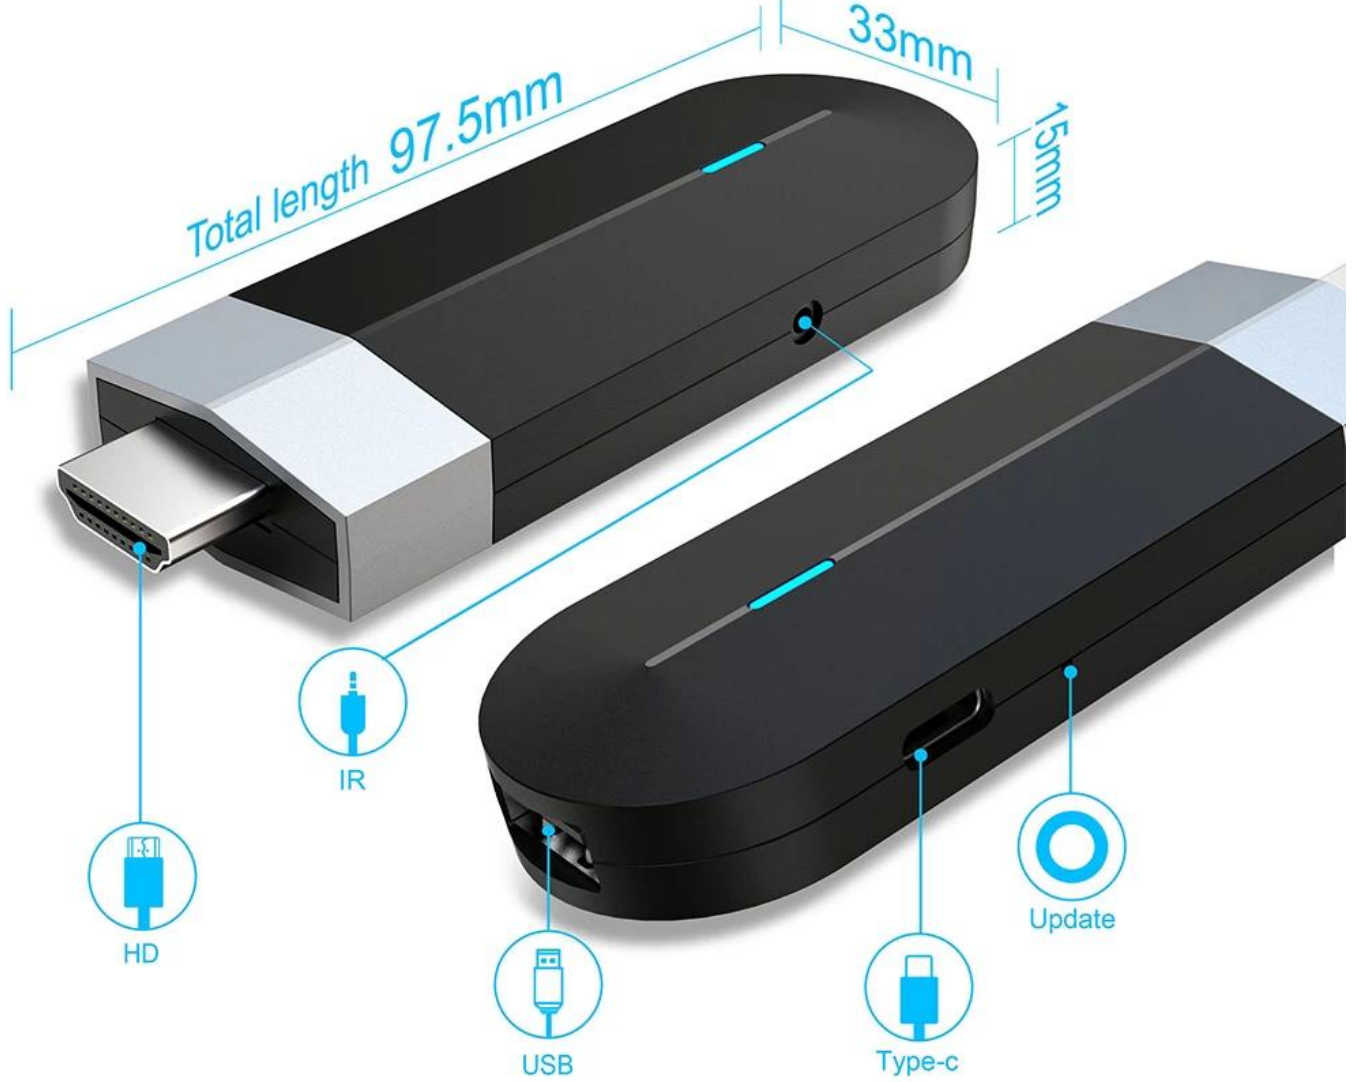

Interface & Dimension

Convenient, fast, rechargeable and data transmission type-C of the interface

Amlogic S905Y4 SoC, grafikler için Mali-G31 MP2 GPU'yu entegre eden ARM Cortex-A35 çekirdekli bir Dört Çekirdekli'dir. Video tarafında ise 8K'ya kadar 4K@120fps desteği ve temel HDR ile H.265, VP9 ve AV1 videonun yerel kod çözümünü destekliyor.

Amlogic S905Y4 yonga seti, Cortex-A55 çekirdekleriyle aynı performansı elde etmek için %32'ye kadar daha az pil gücü tüketen Cortex-A55 çekirdeklerini korumak yerine düşük güçlü A35 İşlemci çekirdeklerini seçiyor.

Amlogic S905Y4 SoC, güç tüketimi ve termaller için 12 nm'de üretilmiş gibi görünüyor ve 1,8 GHz'e kadar dört ARM Cortex-A35 İşlemci çekirdeği içeriyor. 4K@120fps veya 8K'ya kadar HDMI 2.1 için yerel bağlantılara, USB 3.0 desteğine, eMMC'ye kadar dahili depolamaya, Ethernet 10/100'e ve 8 kanala kadar ses girişi ve çıkışına kadar ses özelliğine sahiptir.

CPU

Amlogic S905Y4 SoC Dört Çekirdekli, dört ARM Cortex-A35 çekirdeğine sahiptir ve 2 GHz'e ulaşma kapasitesine sahiptir.