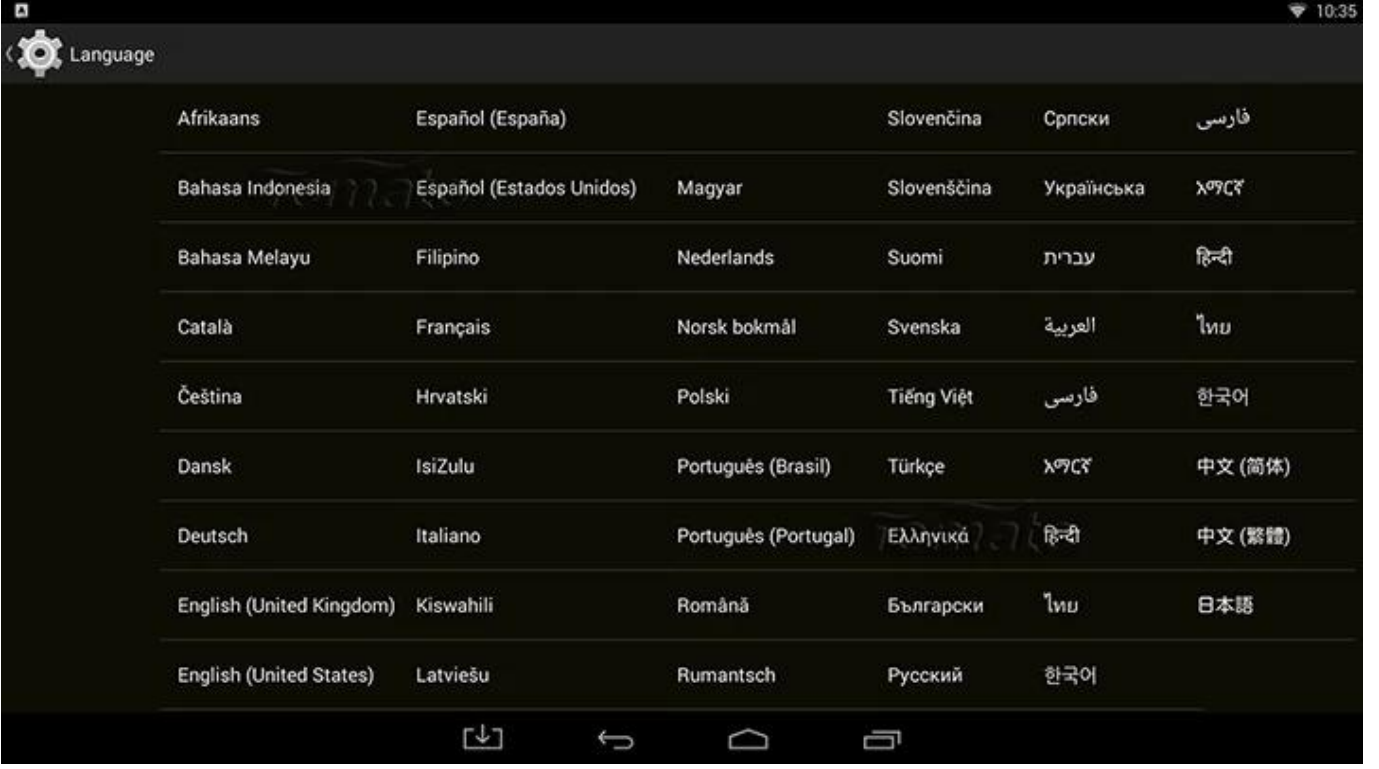

İçerik dünyasını parmaklarınızın ucuna getiren güçlü ve çok yönlü bir cihaz olan MXQ Akıllı TV Kutusu ile ev eğlencenizi yükseltin. MXQ TV kutusunu oturma odanız için olağanüstü bir seçim haline getiren özellikleri ve avantajları inceleyelim.

1. Gelişmiş Android 4.4 KitKat İşletim Sistemi:

MXQ Akıllı TV Kutusu, Android 4.4 KitKat işletim sistemi üzerinde çalışarak sorunsuz ve sezgisel bir kullanıcı arayüzü sunar. Zahmetsizce gezinin, uygulamalara hızlı bir şekilde erişin ve kusursuz bir akış deneyiminin keyfini çıkarın.

2. Kesintisiz Akış ve Medya Oynatma:

MXQ TV kutusuyla en sevdiğiniz filmleri, TV şovlarını ve videoları yüksek çözünürlükte yayınlayın. Gelişmiş donanımı sorunsuz oynatma sağlar ve çok çeşitli medya formatlarını destekler.

3. Uygulama Çeşitliliği ve Erişilebilirlik:

Google Play Store erişimine sahip MXQ Smart TV Box binlerce uygulamayı, oyunu ve yardımcı programı keşfetmenize olanak tanır. İster akış hizmetleri, üretkenlik araçları veya oyunlar olsun, ihtiyacınız olan her şeyi bulacaksınız.

4. İsteğe Bağlı İçerik için OTT Özellikleri:

Over-the-top (OTT) içeriğin keyfini kolaylıkla çıkarın. MXQ TV kutusu Netflix, YouTube, Hulu ve daha fazlası gibi popüler akış platformlarını destekleyerek geniş bir film, dizi ve video kitaplığına erişmenizi sağlar.

5. Güçlü Performans:

Dört çekirdekli işlemci ve geniş RAM ile desteklenen MXQ Smart TV Box, çoklu görev, oyun ve akış için hızlı performans sunar. Sorunsuz gezinme ve hızlı uygulama başlatma deneyimini yaşayın.